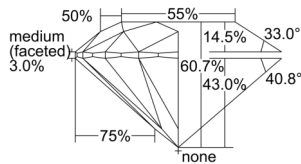

GIA®

FACSIMILE

GIA REPORT 7502755070

Verify this report at GIA.edu

GIA NATURAL DIAMOND DOSSIER®

October 30, 2024
GIA Report Number 7502755070
Shape and Cutting Style ..... Round Brilliant
Measurements ..... 5.38 - 5.42 x 3.28 mm

GRADING RESULTS

Carat Weight ..... 0.57 carat
Color Grade ..... E
Clarity Grade S11
Cut Grade ..... Excellent

ADDITIONAL GRADING INFORMATION

Polish ..... Excellent
Symmetry ..... Excellent
Fluorescence ..... Medium Blue
Clarity Characteristics..... Feather, Crystal, Cloud
Inscription(s): GIA 7502755070

PROPORTIONS

Profile to actual proportions

GRADING SCALES

GIA COLOR SCALE	GIA CLARITY SCALE	GIA CUT SCALE	
D	FLAWLESS	EXCELLENT	
E	INTERNALLY FLAWLESS		
F		VVS₁	VERY GOOD
G	VVS₂		
H	VS₁	GOOD	
I	VS₂		
J	S1₁	FAIR	
K	S1₂		
L	I₁	POOR	
M	I₂		
N	I₃		
O			
P			
Q			
R			
S			
T			
U			
V			
W			
X			
Y			
Z