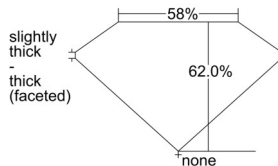

GIA®

FACSIMILE

GIA REPORT 7502761448

Verify this report at GIA.edu

GIA NATURAL DIAMOND DOSSIER®

October 28, 2024
GIA Report Number 7502761448
Shape and Cutting Style ..... Marquise Brilliant
Measurements ..... 10.22 x 4.97 x 3.08 mm

GRADING RESULTS

Carat Weight ..... 0.90 carat
Color Grade I
Clarity Grade VVS2

ADDITIONAL GRADING INFORMATION

Polish ..... Excellent
Symmetry ..... Excellent
Fluorescence ..... Faint
Clarity Characteristics ..... Feather
Inscription(s): GIA 7502761448

PROPORTIONS

Profile not to actual proportions

GRADING SCALES

GIA COLOR SCALE		GIA CLARITY SCALE			
COLORLESS	D	VERY VERY SLIGHTLY INCLUDED	FLAWLESS		
	E		INTERNALLY FLAWLESS		
	F	VERY SLIGHTLY INCLUDED	VVS₁		
	G		VVS₂		
	H		VS₁		
	NEAR COLORLESS	I	SLIGHTLY INCLUDED	VS₂	
		J		SI₁	
		FAINT	K	INCLUDED	SI₂
			L		I₁
			M		I₂
N			I₃		
VERT LIGHT	O	LIGHT			
	P				
	Q				
	R				
	S				
	T				
LIGHT	U				
	V				
	W				
	X				
Y					
Z