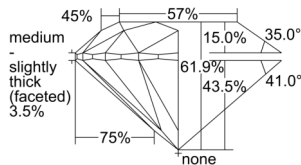

GIA®

FACSIMILE

GIA REPORT 7502782984

Verify this report at GIA.edu

GIA NATURAL DIAMOND DOSSIER®

November 05, 2024
GIA Report Number 7502782984
Shape and Cutting Style ..... Round Brilliant
Measurements ..... 5.07 - 5.09 x 3.15 mm

GRADING RESULTS

Carat Weight ..... 0.50 carat
Color Grade ..... G
Clarity Grade S11
Cut Grade ..... Excellent

ADDITIONAL GRADING INFORMATION

Polish ..... Excellent
Symmetry ..... Excellent
Fluorescence ..... None
Clarity Characteristics ..... Crystal, Feather
Inscription(s): GIA 7502782984

PROPORTIONS

Profile to actual proportions

GRADING SCALES

GIA COLOR SCALE	GIA CLARITY SCALE	GIA CUT SCALE	
D	FLAWLESS	EXCELLENT	
E	INTERNALLY FLAWLESS		
F		VVS₁	VERY GOOD
G	VVS₂		
H	VS₁	GOOD	
I	VS₂		
J	S1₁	FAIR	
K	S1₂		
L	I₁	POOR	
M	I₂		
N	I₃		
O			
P			
Q			
R			
S			
T			
U			
V			
W			
X			
Y			
Z