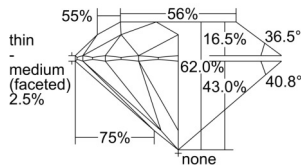

GIA®

FACSIMILE

GIA REPORT 7502792111

Verify this report at GIA.edu

GIA NATURAL DIAMOND DOSSIER®

November 12, 2024
GIA Report Number 7502792111
Shape and Cutting Style ..... Round Brilliant
Measurements ..... 6.32 - 6.35 x 3.93 mm

GRADING RESULTS

Carat Weight ..... 0.96 carat
Color Grade ..... E
Clarity Grade VVS1
Cut Grade ..... Excellent

ADDITIONAL GRADING INFORMATION

Polish ..... Excellent
Symmetry ..... Excellent
Fluorescence ..... None
Clarity Characteristics ..... Pinpoint, Feather
Inscription(s): GIA 7502792111

PROPORTIONS

Profile to actual proportions

GRADING SCALES

GIA COLOR SCALE	GIA CLARITY SCALE	GIA CUT SCALE
COLOURLESS	FLAWLESS	EXCELLENT
D	INTERNALLY FLAWLESS	
E	VVS₁	VERY GOOD
F		
G	VS₁	GOOD
H		
I	SI₁	FAIR
J		
K	I₁	POOR
L		
M	I₂	
N		
O	I₃	
P		
Q		
R		
S		
T		
U		
V		
W		
X		
Y		
Z