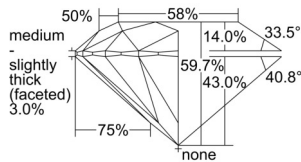

GIA®

FACSIMILE

GIA REPORT 7502792760

Verify this report at GIA.edu

GIA NATURAL DIAMOND DOSSIER®

November 07, 2024
GIA Report Number 7502792760
Shape and Cutting Style ..... Round Brilliant
Measurements ..... 6.03 - 6.06 x 3.61 mm

GRADING RESULTS

Carat Weight ..... 0.80 carat
Color Grade ..... F
Clarity Grade VS2
Cut Grade ..... Excellent

ADDITIONAL GRADING INFORMATION

Polish ..... Excellent
Symmetry ..... Excellent
Fluorescence ..... None
Clarity Characteristics..... Crystal, Feather
Inscription(s): GIA 7502792760

PROPORTIONS

Profile to actual proportions

GRADING SCALES

GIA COLOR SCALE	GIA CLARITY SCALE	GIA CUT SCALE	
D	FLAWLESS	EXCELLENT	
E	INTERNALLY FLAWLESS		
F		VVS₁	VERY GOOD
G	VVS₂		
H	VS₁	GOOD	
I	VS₂		
J	SI₁	FAIR	
K	SI₂		
L	I₁	POOR	
M			
N			
O	I₂		
P			
Q			
R	I₃		
S			
T			
U			
V			
W			
X			
Y			
Z