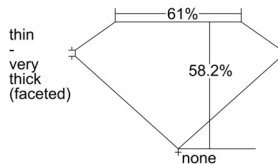

GIA®

FACSIMILE

GIA REPORT 7502800883

Verify this report at GIA.edu

GIA NATURAL DIAMOND DOSSIER®

November 06, 2024
GIA Report Number 7502800883
Shape and Cutting Style ..... Heart Brilliant
Measurements ..... 4.42 x 5.13 x 2.99 mm

GRADING RESULTS

Carat Weight ..... 0.40 carat
Color Grade ..... G
Clarity Grade VS2

ADDITIONAL GRADING INFORMATION

Polish ..... Excellent
Symmetry ..... Very Good
Fluorescence ..... None
Clarity Characteristics..... Crystal, Cloud, Feather
Inscription(s): GIA 7502800883

PROPORTIONS

Profile not to actual proportions

GRADING SCALES

GIA COLOR SCALE		GIA CLARITY SCALE			
COLORLESS	D	VERY VERY SLIGHTLY INCLUDED	FLAWLESS		
	E		INTERNALLY FLAWLESS		
	F	VERY SLIGHTLY INCLUDED	VVS₁		
	G		VVS₂		
	H		VS₁		
	NEAR COLORLESS	I	SLIGHTLY INCLUDED	VS₂	
		J		SI₁	
		FAINT	K	INCLUDED	SI₂
			L		I₁
			M		I₂
VERT LIGHT	N	INCLUDED	I₃		
	O				
	P				
	Q				
	R				
LIGHT	S				
	T				
	U				
	V				
	W				
	X				
	Y				
	Z