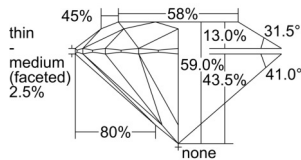

GIA®

FACSIMILE

GIA REPORT 7502803048

Verify this report at GIA.edu

GIA NATURAL DIAMOND DOSSIER®

November 11, 2024
GIA Report Number 7502803048
Shape and Cutting Style ..... Round Brilliant
Measurements ..... 6.10 - 6.13 x 3.61 mm

GRADING RESULTS

Carat Weight ..... 0.80 carat
Color Grade I
Clarity Grade S11
Cut Grade ..... Excellent

ADDITIONAL GRADING INFORMATION

Polish ..... Excellent
Symmetry ..... Excellent
Fluorescence ..... None
Clarity Characteristics..... Feather, Cloud, Crystal
Inspection(s): GIA 7502803048

PROPORTIONS

Profile to actual proportions