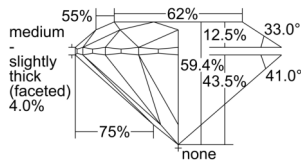

GIA®

FACSIMILE

GIA REPORT 7502805541

Verify this report at GIA.edu

GIA NATURAL DIAMOND DOSSIER®

November 14, 2024
GIA Report Number 7502805541
Shape and Cutting Style ..... Round Brilliant
Measurements ..... 5.13 - 5.16 x 3.05 mm

GRADING RESULTS

Carat Weight ..... 0.50 carat
Color Grade ..... G
Clarity Grade VS1
Cut Grade ..... Excellent

ADDITIONAL GRADING INFORMATION

Polish ..... Excellent
Symmetry ..... Excellent
Fluorescence ..... Medium Blue
Clarity Characteristics ..... Feather, Pinpoint
Inscription(s): GIA 7502805541

PROPORTIONS

Profile to actual proportions

GRADING SCALES

GIA COLOR SCALE	GIA CLARITY SCALE	GIA CUT SCALE	
D	FLAWLESS	EXCELLENT	
E	INTERNALLY FLAWLESS		
F		VVS₁	VERY GOOD
G	VVS₂		
H	VS₁	GOOD	
I	VS₂		
J	SI₁	FAIR	
K	SI₂		
L	I₁	POOR	
M			
N			
O	I₂		
P			
Q	I₃		
R			
S			
T			
U			
V			
W			
X			
Y			
Z