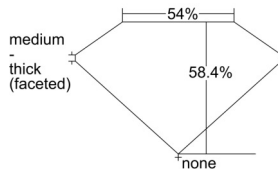

GIA®

FACSIMILE

GIA REPORT

7502814876

Verify this report at GIA.edu

GIA NATURAL DIAMOND DOSSIER®

November 07, 2024
GIA Report Number 7502814876
Shape and Cutting Style ..... Heart Brilliant
Measurements ..... 4.01 x 4.68 x 2.74 mm

GRADING RESULTS

Carat Weight ..... 0.30 carat
Color Grade ..... F
Clarity Grade VS2

ADDITIONAL GRADING INFORMATION

Polish ..... Excellent
Symmetry ..... Very Good
Fluorescence ..... None
Clarity Characteristics..... Feather, Needle
Inscription(s): GIA 7502814876

PROPORTIONS

Profile not to actual proportions

GRADING SCALES

GIA COLOR SCALE		GIA CLARITY SCALE			
COLORLESS	D	VERY VERY SLIGHTLY INCLUDED	FLAWLESS		
	E		INTERNALLY FLAWLESS		
	F	VERY SLIGHTLY INCLUDED	VVS₁		
	G		VVS₂		
	H		VS₁		
	NEAR COLORLESS	I	SLIGHTLY INCLUDED	VS₂	
		J		SI₁	
		FAINT	K	INCLUDED	SI₂
			L		I₁
			M		I₂
VERY LIGHT			N	INCLUDED	I₃
			O		
			P		
	Q				
LIGHT	R				
	S				
	T				
	U				
	V				
	Z