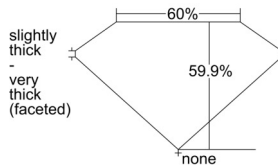

GIA®

FACSIMILE

GIA REPORT 7502814886

Verify this report at GIA.edu

GIA NATURAL DIAMOND DOSSIER®

November 08, 2024
GIA Report Number 7502814886
Shape and Cutting Style ..... Heart Brilliant
Measurements ..... 4.04 x 4.62 x 2.76 mm

GRADING RESULTS

Carat Weight ..... 0.31 carat
Color Grade ..... D
Clarity Grade VS2

ADDITIONAL GRADING INFORMATION

Polish ..... Excellent
Symmetry ..... Excellent
Fluorescence ..... None
Clarity Characteristics..... Cloud, Feather
Inscription(s): GIA 7502814886

PROPORTIONS

Profile not to actual proportions

GRADING SCALES

GIA COLOR SCALE		GIA CLARITY SCALE	
COLORLESS	D	VERY VERY SLIGHTLY INCLUDED	FLAWLESS
	E		INTERNALLY FLAWLESS
	F		VVS₁
	G		VVS₂
	H		VS₁
	I		VS₂
	J		SI₁
	K		SI₂
	L		I₁
	M		I₂
NEAR COLORLESS	N	SLIGHTLY INCLUDED	I₃
	O		
	P		
	Q		
FAINT	R		
	S		
	T		
	U		
VERY LIGHT	V		
	W		
	X		
	Y		
LIGHT	Z