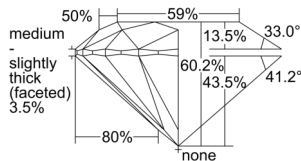

GIA®

FACSIMILE

GIA REPORT 7502834514

Verify this report at GIA.edu

GIA NATURAL DIAMOND DOSSIER®

November 11, 2024
GIA Report Number 7502834514
Shape and Cutting Style ..... Round Brilliant
Measurements ..... 4.35 - 4.37 x 2.63 mm

GRADING RESULTS

Carat Weight ..... 0.30 carat
Color Grade ..... E
Clarity Grade S11
Cut Grade ..... Excellent

ADDITIONAL GRADING INFORMATION

Polish ..... Excellent
Symmetry ..... Excellent
Fluorescence ..... None
Clarity Characteristics ..... Knot, Cloud, Crystal
Inscription(s): GIA 7502834514

PROPORTIONS

Profile to actual proportions

GRADING SCALES

GIA COLOR SCALE	GIA CLARITY SCALE	GIA CUT SCALE	
D	FLAWLESS	EXCELLENT	
E	INTERNALLY FLAWLESS		
F		VVS₁	VERY GOOD
G	VVS₂		
H	VS₁	GOOD	
I	VS₂		
J	S1₁	FAIR	
K	S1₂		
L	I₁	POOR	
M	I₂		
N	I₃		
O			
P			
Q			
R			
S			
T			
U			
V			
W			
X			
Y			
Z