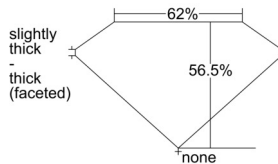

GIA®

FACSIMILE

GIA REPORT 7502842044

Verify this report at gia.edu

GIA NATURAL DIAMOND DOSSIER®

November 12, 2024
GIA Report Number 7502842044
Shape and Cutting Style ..... Marquise Brilliant
Measurements ..... 9.39 x 4.70 x 2.66 mm

GRADING RESULTS

Carat Weight ..... 0.70 carat
Color Grade ..... D
Clarity Grade VS1

ADDITIONAL GRADING INFORMATION

Polish ..... Excellent
Symmetry ..... Excellent
Fluorescence ..... None
Clarity Characteristics ..... Feather
Inscription(s): GIA 7502842044

PROPORTIONS

Profile not to actual proportions

GRADING SCALES

GIA COLOR SCALE		GIA CLARITY SCALE			
COLORLESS	D	VERY VERY SLIGHTLY INCLUDED	FLAWLESS		
	E		INTERNALLY FLAWLESS		
	F		VS₁		
	NEAR COLORLESS	G	VERY SLIGHTLY INCLUDED	VS₂	
		H		VS₁	
		FAINT	I	SLIGHTLY INCLUDED	VS₂
			J		SI₁
			K		SI₂
	LIGHT	L	INCLUDED	I₁	
		M		I₂	
N		I₃			
O					
P					
Q					
R					
S