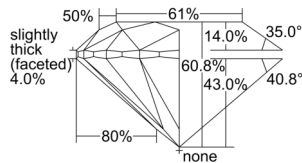

GIA®

FACSIMILE

GIA NATURAL DIAMOND DOSSIER®

November 12, 2024
GIA Report Number 7502844795
Shape and Cutting Style ..... Round Brilliant
Measurements ..... 5.42 - 5.45 x 3.30 mm

GRADING RESULTS

Carat Weight ..... 0.61 carat
Color Grade ..... K
Clarity Grade VS1
Cut Grade ..... Excellent

ADDITIONAL GRADING INFORMATION

Polish ..... Excellent
Symmetry ..... Excellent
Fluorescence ..... None
Clarity Characteristics ..... Crystal
Inscription(s): GIA 7502844795

GIA REPORT 7502844795

Verify this report at GIA.edu

PROPORTIONS

GRADING SCALES

GIA COLOR SCALE	GIA CLARITY SCALE	GIA CUT SCALE	
D	FLAWLESS	EXCELLENT	
E	INTERNALLY FLAWLESS		
F		VVS₁	VERY GOOD
G	VVS₂		
H	VS₁	GOOD	
I	VS₂		
J	SI₁	FAIR	
K	SI₂		
L	I₁	POOR	
M	I₂		
N	I₃		
O			
P			
Q			
R			
S			
T			
U			
V			
W			
X			
Y			
Z