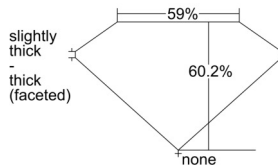

GIA®

FACSIMILE

GIA REPORT 7502847547

Verify this report at GIA.edu

GIA NATURAL DIAMOND DOSSIER®

November 12, 2024
GIA Report Number 7502847547
Shape and Cutting Style ..... Oval Brilliant
Measurements ..... 6.52 x 4.44 x 2.68 mm

GRADING RESULTS

Carat Weight ..... 0.50 carat
Color Grade ..... E
Clarity Grade VS1

ADDITIONAL GRADING INFORMATION

Polish ..... Excellent
Symmetry ..... Excellent
Fluorescence ..... None
Clarity Characteristics..... Crystal, Feather, Pinpoint, Needle
Inscription(s): GIA 7502847547

PROPORTIONS

Profile not to actual proportions

GRADING SCALES

GIA COLOR SCALE		GIA CLARITY SCALE		
NEAR COLORLESS	D	VERY VERY SLIGHTLY INCLUDED	FLAWLESS	
	E		INTERNALLY FLAWLESS	
	F	VERY SLIGHTLY INCLUDED	VS₁	
	G		VS₂	
	H		VS₁	
	FAINT	I	SLIGHTLY INCLUDED	SI₁
		J		SI₂
		K	INCLUDED	I₁
		L		I₂
		M		I₃
N				
LIGHT	O			
	P			
	Q			
	R			
	S			
	T			
	U			
	V			
	W			
	X			
	Y			
	Z