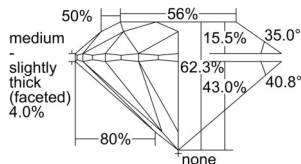

GIA®

FACSIMILE

GIA REPORT 7502880857

Verify this report at GIA.edu

GIA NATURAL DIAMOND DOSSIER®

November 18, 2024
GIA Report Number 7502880857
Shape and Cutting Style ..... Round Brilliant
Measurements ..... 5.11 - 5.14 x 3.19 mm

GRADING RESULTS

Carat Weight ..... 0.52 carat
Color Grade I
Clarity Grade VS1
Cut Grade ..... Excellent

ADDITIONAL GRADING INFORMATION

Polish ..... Excellent
Symmetry ..... Excellent
Fluorescence ..... None
Clarity Characteristics..... Crystal, Cloud, Needle, Pinpoint
Inscription(s): GIA 7502880857

PROPORTIONS

Profile to actual proportions

GRADING SCALES

GIA COLOR SCALE

COLORLESS	D
	E
	F
	G
	H
	I
	J
NEAR COLORLESS	K
	L
Faint	M
	N
	O
	P
Very Light	Q
	R
	S
	T
	U
	V
Light	W
	X
	Y
	Z

GIA CLARITY SCALE

FLAWLESS	VERY VERY SLIGHTLY INCLUDED	VS₁	VS₂	VS₁	VS₂	SL₁	SL₂	I₁	I₂	I₃		
											FLAWLESS	INTERNALLY FLAWLESS

GIA CUT SCALE

EXCELLENT
VERY GOOD
GOOD
FAIR
POOR