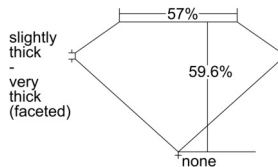

GIA®

FACSIMILE

GIA REPORT 7502924575

Verify this report at GIA.edu

GIA NATURAL DIAMOND DOSSIER®

December 02, 2024
GIA Report Number 7502924575
Shape and Cutting Style ..... Heart Brilliant
Measurements ..... 5.56 x 6.25 x 3.72 mm

GRADING RESULTS

Carat Weight ..... 0.80 carat
Color Grade ..... D
Clarity Grade ..... Internally Flawless

ADDITIONAL GRADING INFORMATION

Polish ..... Excellent
Symmetry ..... Excellent
Fluorescence ..... None
Clarity Characteristics ..... Minor Details of Polish
Inscription(s): GIA 7502924575

PROPORTIONS

Profile not to actual proportions

GRADING SCALES

GIA COLOR SCALE		GIA CLARITY SCALE	
COLORLESS	D	VERY VERY SLIGHTLY INCLUDED	FLAWLESS
	E		INTERNALLY FLAWLESS
	F		VVS₁
	G		VVS₂
	H		VS₁
	I		VS₂
	J		SI₁
	K		SI₂
	L		I₁
	M		I₂
NEAR COLORLESS	N	SLIGHTLY INCLUDED	I₃
	O		
	P		
	Q		
FAINT	R		
	S		
	T		
	U		
VERY LIGHT	V		
	W		
	X		
	Y		
LIGHT	Z