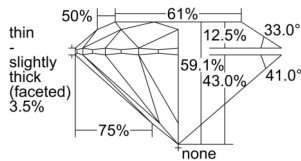

GIA®

FACSIMILE

GIA REPORT 7502929234

Verify this report at GIA.edu

GIA NATURAL DIAMOND DOSSIER®

December 04, 2024
GIA Report Number 7502929234
Shape and Cutting Style ..... Round Brilliant
Measurements ..... 4.00 - 4.03 x 2.37 mm

GRADING RESULTS

Carat Weight ..... 0.23 carat
Color Grade ..... E
Clarity Grade VS1
Cut Grade ..... Excellent

ADDITIONAL GRADING INFORMATION

Polish ..... Excellent
Symmetry ..... Excellent
Fluorescence ..... None
Clarity Characteristics ..... Feather, Cloud, Pinpoint
Inspection(s): GIA 7502929234

PROPORTIONS

Profile to actual proportions

GRADING SCALES

GIA COLOR SCALE	GIA CLARITY SCALE	GIA CUT SCALE
COLOURLESS	FLAWLESS	EXCELLENT
D	FLAWLESS	
E	INTERNALLY FLAWLESS	VERY GOOD
F	VVS₁	
G	VVS₂	GOOD
H	VS₁	
I	VS₂	FAIR
J	SI₁	
K	SI₂	POOR
L	I₁	
M	I₂	
N	I₃	
O		
P		
Q		
R		
S		
T		
U		
V		
W		
X		
Y		
Z