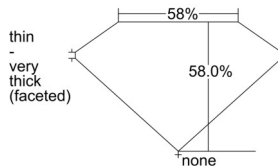

GIA®

FACSIMILE

GIA REPORT 7502948354

Verify this report at GIA.edu

GIA NATURAL DIAMOND DOSSIER®

December 06, 2024
GIA Report Number 7502948354
Shape and Cutting Style ..... Heart Brilliant
Measurements ..... 5.62 x 6.33 x 3.67 mm

GRADING RESULTS

Carat Weight ..... 0.76 carat
Color Grade ..... E
Clarity Grade VVS2

ADDITIONAL GRADING INFORMATION

Polish ..... Excellent
Symmetry ..... Excellent
Fluorescence ..... None
Clarity Characteristics ..... Pinpoint, Surface Graining
Inscription(s): GIA 7502948354

PROPORTIONS

Profile not to actual proportions

GRADING SCALES

GIA COLOR SCALE		GIA CLARITY SCALE	
NEAR COLORLESS	D	VERY SLIGHTLY SIGHTLY INCLUDED	FLAWLESS
	E		INTERNALLY FLAWLESS
	F		VVS₁
	G		VVS₂
	H		VS₁
	I		VS₂
	J		SI₁
	K		SI₂
	L		I₁
	M		I₂
FAINT	N	SLIGHTLY INCLUDED	I₃
	O		
	P		
	Q		
VERY LIGHT	R		
	S		
	T		
	U		
LIGHT	V		
	W		
	X		
	Y		
Z