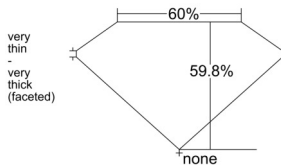

GIA®

FACSIMILE

GIA REPORT 7502969733

Verify this report at GIA.edu

GIA NATURAL DIAMOND DOSSIER®

December 11, 2024
GIA Report Number 7502969733
Shape and Cutting Style ..... Heart Brilliant
Measurements ..... 4.18 x 4.91 x 2.93 mm

GRADING RESULTS

Carat Weight ..... 0.35 carat
Color Grade I
Clarity Grade SI1

ADDITIONAL GRADING INFORMATION

Polish ..... Excellent
Symmetry ..... Very Good
Fluorescence ..... None
Clarity Characteristics ..... Feather, Crystal
Inscription(s): GIA 7502969733

PROPORTIONS

Profile not to actual proportions

GRADING SCALES

GIA COLOR SCALE		GIA CLARITY SCALE			
COLORLESS	D	VERY VERY SLIGHTLY INCLUDED	FLAWLESS		
	E		INTERNALLY FLAWLESS		
	F	VERY SLIGHTLY INCLUDED	VVS₁		
	G		VVS₂		
	H		VS₁		
	NEAR COLORLESS	I	SLIGHTLY INCLUDED	VS₂	
		J		SI₁	
		FAINT	K	INCLUDED	SI₂
			L		I₁
			M		I₂
VERT LIGHT	N	LIGHT	I₃		
	O				
	P				
	Q				
	R