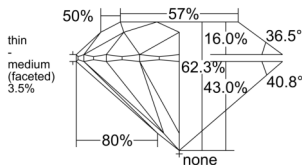

GIA®

FACSIMILE

GIA REPORT 7502982983

Verify this report at GIA.edu

GIA NATURAL DIAMOND DOSSIER®

December 12, 2024
GIA Report Number 7502982983
Shape and Cutting Style ..... Round Brilliant
Measurements ..... 5.10 - 5.14 x 3.19 mm

GRADING RESULTS

Carat Weight ..... 0.51 carat
Color Grade ..... G
Clarity Grade S11
Cut Grade ..... Excellent

ADDITIONAL GRADING INFORMATION

Polish ..... Excellent
Symmetry ..... Excellent
Fluorescence ..... None
Clarity Characteristics ..... Cloud, Crystal
Inscription(s): GIA 7502982983

PROPORTIONS

GRADING SCALES

GIA COLOR SCALE	GIA CLARITY SCALE	GIA CUT SCALE	
D	FLAWLESS	EXCELLENT	
E	INTERNALLY FLAWLESS		
F		VVS₁	VERY GOOD
G	VVS₂		
H	VS₁	GOOD	
I	VS₂		
J	S1₁	FAIR	
K	S1₂		
L	I₁	POOR	
M	I₂		
N	I₃		
O			
P			
Q			
R			
S			
T			
U			
V			
W			
X			
Y			
Z