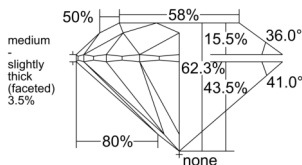

GIA®

FACSIMILE

GIA REPORT 7502992538

Verify this report at gia.edu

GIA NATURAL DIAMOND DOSSIER®

December 13, 2024
GIA Report Number 7502992538
Shape and Cutting Style ..... Round Brilliant
Measurements ..... 5.79 - 5.82 x 3.62 mm

GRADING RESULTS

Carat Weight ..... 0.75 carat
Color Grade ..... D
Clarity Grade VS2
Cut Grade ..... Excellent

ADDITIONAL GRADING INFORMATION

Polish ..... Excellent
Symmetry ..... Excellent
Fluorescence ..... None
Clarity Characteristics ..... Cloud, Feather, Crystal
Inscription(s): GIA 7502992538

PROPORTIONS

GRADING SCALES

GIA COLOR SCALE	GIA CLARITY SCALE	GIA CUT SCALE	
D	FLAWLESS	EXCELLENT	
E	INTERNALLY FLAWLESS		
F		VVS₁	VERY GOOD
G	VVS₂		
H	VS₁	GOOD	
I	VS₂		
J	SI₁	FAIR	
K	SI₂		
L	I₁	POOR	
M			
N			
O	I₂		
P			
Q			
R	I₃		
S			
T			
U			
V			
W			
X			
Y			
Z