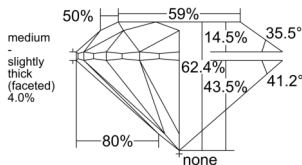

GIA®

FACSIMILE

GIA REPORT 7502994639

Verify this report at GIA.edu

GIA NATURAL DIAMOND DOSSIER®

December 16, 2024
GIA Report Number 7502994639
Shape and Cutting Style ..... Round Brilliant
Measurements ..... 5.52 - 5.54 x 3.45 mm

GRADING RESULTS

Carat Weight ..... 0.65 carat
Color Grade L
Clarity Grade VS1
Cut Grade ..... Excellent

ADDITIONAL GRADING INFORMATION

Polish ..... Excellent
Symmetry ..... Excellent
Fluorescence ..... None
Clarity Characteristics ..... Feather, Cloud
Inscription(s): GIA 7502994639

PROPORTIONS

GRADING SCALES

GIA COLOR SCALE	GIA CLARITY SCALE	GIA CUT SCALE
COLOURLESS	FLAWLESS	EXCELLENT
D	INTERNALLY FLAWLESS	
E	VVS₁	VERY GOOD
F		
G	VS₁	GOOD
H		
I	SI₁	FAIR
J		
K	I₁	POOR
L		
M	I₂	
N		
O	I₃	
P		
Q		
R		
S		
T		
U		
V		
W		
X		
Y		
Z