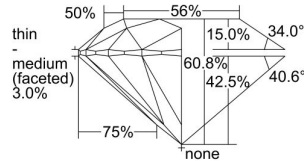

GIA®

FACSIMILE

GIA REPORT 7503017811

Verify this report at GIA.edu

GIA NATURAL DIAMOND DOSSIER®

July 25, 2024
GIA Report Number 7503017811
Shape and Cutting Style ..... Round Brilliant
Measurements ..... 4.81 - 4.85 x 2.94 mm

GRADING RESULTS

Carat Weight ..... 0.41 carat
Color Grade ..... G
Clarity Grade S11
Cut Grade ..... Excellent

ADDITIONAL GRADING INFORMATION

Polish ..... Excellent
Symmetry ..... Excellent
Fluorescence ..... None
Clarity Characteristics ..... Crystal, Feather
Inscription(s): GIA 7503017811

PROPORTIONS

GRADING SCALES

GIA COLOR SCALE	GIA CLARITY SCALE	GIA CUT SCALE	
D	FLAWLESS	EXCELLENT	
E	INTERNALLY FLAWLESS		
F		VVS₁	VERY GOOD
G	VVS₂		
H	VS₁	GOOD	
I	VS₂		
J	S1₁	FAIR	
K	S1₂		
L	I₁	POOR	
M	I₂		
N	I₃		
O			
P			
Q			
R			
S			
T			
U			
V			
W			
X			
Y			
Z