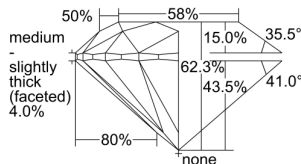

GIA®

FACSIMILE

GIA REPORT 7503028180

Verify this report at GIA.edu

GIA NATURAL DIAMOND DOSSIER®

July 29, 2024
GIA Report Number 7503028180
Shape and Cutting Style ..... Round Brilliant
Measurements ..... 5.38 - 5.40 x 3.36 mm

GRADING RESULTS

Carat Weight ..... 0.60 carat
Color Grade ..... H
Clarity Grade S11
Cut Grade ..... Excellent

ADDITIONAL GRADING INFORMATION

Polish ..... Excellent
Symmetry ..... Excellent
Fluorescence ..... Medium Blue
Clarity Characteristics ..... Crystal
Inscription(s): GIA 7503028180

PROPORTIONS

Profile to actual proportions

GRADING SCALES

GIA COLOR SCALE	GIA CLARITY SCALE	GIA CUT SCALE	
D	FLAWLESS	EXCELLENT	
E	INTERNALLY FLAWLESS		
F		VVS₁	VERY GOOD
G	VVS₂		
H	VS₁	GOOD	
I	VS₂		
J	S1₁	FAIR	
K	S1₂		
L	I₁	POOR	
M	I₂		
N	I₃		
O			
P			
Q			
R			
S			
T			
U			
V			
W			
X			
Y			
Z