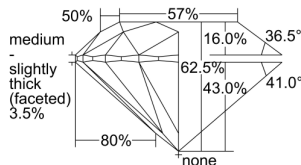

GIA®

FACSIMILE

GIA REPORT 7503029959

Verify this report at gia.edu

GIA NATURAL DIAMOND DOSSIER®

July 26, 2024
GIA Report Number 7503029959
Shape and Cutting Style ..... Round Brilliant
Measurements ..... 5.22 - 5.26 x 3.28 mm

GRADING RESULTS

Carat Weight ..... 0.55 carat
Color Grade ..... E
Clarity Grade VS2
Cut Grade ..... Excellent

ADDITIONAL GRADING INFORMATION

Polish ..... Excellent
Symmetry ..... Excellent
Fluorescence ..... None
Clarity Characteristics ..... Crystal
Inscription(s): GIA 7503029959

PROPORTIONS

Profile to actual proportions