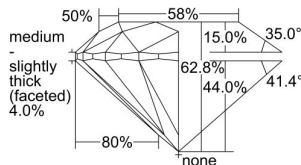

GIA®

FACSIMILE

GIA REPORT 7503032232

Verify this report at GIA.edu

GIA NATURAL DIAMOND DOSSIER®

July 25, 2024
GIA Report Number 7503032232
Shape and Cutting Style ..... Round Brilliant
Measurements ..... 5.17 - 5.21 x 3.26 mm

GRADING RESULTS

Carat Weight ..... 0.54 carat
Color Grade ..... G
Clarity Grade VS1
Cut Grade ..... Excellent

ADDITIONAL GRADING INFORMATION

Polish ..... Excellent
Symmetry ..... Excellent
Fluorescence ..... None
Clarity Characteristics ..... Cloud, Crystal
Inscription(s): GIA 7503032232

PROPORTIONS

Profile to actual proportions

GRADING SCALES

GIA COLOR SCALE

COLORED	D
	E
	F
	G
	H
	I
	J
NEAR COLORLESS	K
	L
Faint	M
	N
	O
	P
	Q
	R
	S
	T
	U
	V
	W
	X
	Y
Light	Z

GIA CLARITY SCALE

VERY VERY SLIGHTLY INCLUDED	FLAWLESS
	INTERNALLY FLAWLESS
VERY SLIGHTLY INCLUDED	VVS₁
	VVS₂
SLIGHTLY INCLUDED	VS₁
	VS₂
INCLUDED	SI₁
	SI₂
	I₁
	I₂
	I₃

GIA CUT SCALE

EXCELLENT
VERY GOOD
GOOD
FAIR
POOR