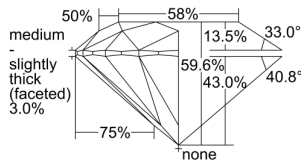

GIA®

FACSIMILE

GIA REPORT 7503033103

Verify this report at GIA.edu

GIA NATURAL DIAMOND DOSSIER®

July 29, 2024
GIA Report Number 7503033103
Shape and Cutting Style ..... Round Brilliant
Measurements ..... 5.16 - 5.19 x 3.08 mm

GRADING RESULTS

Carat Weight ..... 0.50 carat
Color Grade ..... E
Clarity Grade VS1
Cut Grade ..... Excellent

ADDITIONAL GRADING INFORMATION

Polish ..... Excellent
Symmetry ..... Excellent
Fluorescence ..... None
Clarity Characteristics..... Cloud, Pinpoint, Needle
Inscription(s): GIA 7503033103

PROPORTIONS

Profile to actual proportions

GRADING SCALES

GIA COLOR SCALE	GIA CLARITY SCALE	GIA CUT SCALE	
D	FLAWLESS	EXCELLENT	
E	INTERNALLY FLAWLESS		
F		VVS₁	VERY GOOD
G	VVS₂		
H	VS₁	GOOD	
I	VS₂		
J	SI₁	FAIR	
K	SI₂		
L	I₁	POOR	
M	I₂		
N	I₃		
O			
P			
Q			
R			
S			
T			
U			
V			
W			
X			
Y			
Z