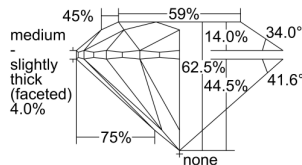

GIA®

FACSIMILE

GIA REPORT 7503036495

Verify this report at GIA.edu

GIA NATURAL DIAMOND DOSSIER®

July 29, 2024
GIA Report Number 7503036495
Shape and Cutting Style ..... Round Brilliant
Measurements ..... 5.73 - 5.77 x 3.60 mm

GRADING RESULTS

Carat Weight ..... 0.73 carat
Color Grade ..... E
Clarity Grade VS1
Cut Grade ..... Excellent

ADDITIONAL GRADING INFORMATION

Polish ..... Excellent
Symmetry ..... Excellent
Fluorescence ..... None
Clarity Characteristics..... Cloud, Crystal, Pinpoint
Inscription(s): GIA 7503036495

PROPORTIONS

Profile to actual proportions

GRADING SCALES

GIA COLOR SCALE	GIA CLARITY SCALE	GIA CUT SCALE	
D	FLAWLESS	EXCELLENT	
E	INTERNALLY FLAWLESS		
F		VVS₁	VERY GOOD
G	VVS₂		
H	VS₁	GOOD	
I	VS₂		
J	SI₁	FAIR	
K	SI₂		
L	I₁	POOR	
M	I₂		
N	I₃		
O			
P			
Q			
R			
S			
T			
U			
V			
W			
X			
Y			
Z