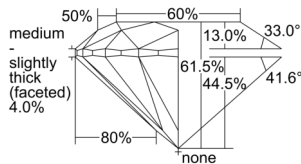

GIA®

FACSIMILE

GIA REPORT 7503048798

Verify this report at GIA.edu

GIA NATURAL DIAMOND DOSSIER®

August 16, 2024
GIA Report Number 7503048798
Shape and Cutting Style ..... Round Brilliant
Measurements ..... 4.73 - 4.77 x 2.92 mm

GRADING RESULTS

Carat Weight ..... 0.40 carat
Color Grade ..... E
Clarity Grade VS1
Cut Grade ..... Excellent

ADDITIONAL GRADING INFORMATION

Polish ..... Excellent
Symmetry ..... Excellent
Fluorescence ..... None
Clarity Characteristics..... Crystal, Pinpoint, Needle
Inscription(s): GIA 7503048798

PROPORTIONS

Profile to actual proportions

GRADING SCALES

GIA COLOR SCALE	GIA CLARITY SCALE	GIA CUT SCALE	
D	FLAWLESS	EXCELLENT	
E	INTERNALLY FLAWLESS		
F		VVS₁	VERY GOOD
G	VVS₂		
H	VS₁	GOOD	
I	VS₂		
J	SI₁	FAIR	
K	SI₂		
L	I₁	POOR	
M			
N			
O	I₂		
P			
Q			
R	I₃		
S			
T			
U			
V			
W			
X			
Y			
Z