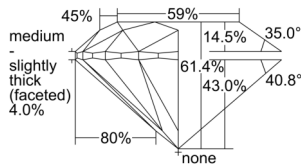

GIA®

FACSIMILE

GIA REPORT 7503060841

Verify this report at GIA.edu

GIA NATURAL DIAMOND DOSSIER®

July 31, 2024
GIA Report Number 7503060841
Shape and Cutting Style ..... Round Brilliant
Measurements ..... 5.07 - 5.10 x 3.12 mm

GRADING RESULTS

Carat Weight ..... 0.50 carat
Color Grade ..... J
Clarity Grade VS2
Cut Grade ..... Excellent

ADDITIONAL GRADING INFORMATION

Polish ..... Excellent
Symmetry ..... Excellent
Fluorescence ..... Faint
Clarity Characteristics ..... Crystal, Cloud, Needle
Inscription(s): GIA 7503060841

PROPORTIONS

Profile to actual proportions

GRADING SCALES

GIA COLOR SCALE

COLORLESS	D
	E
	F
	G
	H
	I
	J
NEAR COLORLESS	K
	L
FAIN	M
	N
	O
	P
VERY LIGHT	Q
	R
	S
	T
	U
	V
	W
	X
	Y
LIGHT	Z

GIA CLARITY SCALE

VERY VERY SLIGHTLY INCLUDED	FLAWLESS
	INTERNALLY FLAWLESS
VERY SLIGHTLY INCLUDED	VVS₁
	VVS₂
SLIGHTLY INCLUDED	VS₁
	VS₂
INCLUDED	SI₁
	SI₂
	I₁
	I₂
	I₃

GIA CUT SCALE

EXCELLENT
VERY GOOD
GOOD
FAIR
POOR