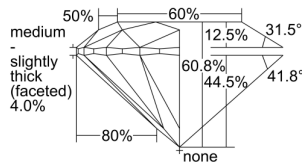

GIA®

FACSIMILE

GIA REPORT

7503064060

Verify this report at GIA.edu

GIA NATURAL DIAMOND DOSSIER®

July 30, 2024
GIA Report Number 7503064060
Shape and Cutting Style ..... Round Brilliant
Measurements ..... 5.73 - 5.77 x 3.49 mm

GRADING RESULTS

Carat Weight ..... 0.70 carat
Color Grade ..... F
Clarity Grade VS2
Cut Grade ..... Excellent

ADDITIONAL GRADING INFORMATION

Polish ..... Excellent
Symmetry ..... Excellent
Fluorescence ..... None
Clarity Characteristics..... Crystal, Feather, Indented Natural
Inscription(s): GIA 7503064060

PROPORTIONS

Profile to actual proportions

GRADING SCALES

GIA COLOR SCALE	GIA CLARITY SCALE	GIA CUT SCALE
D	FLAWLESS	EXCELLENT
E	FLAWLESS	
F	INTERNALLY FLAWLESS	VERY GOOD
G	FLAWLESS	
H	VVS₁	GOOD
I	VVS₂	
J	VS₁	FAIR
K	VS₂	
L	SI₁	POOR
M	SI₂	
N	I₁	
O	I₂	
P	I₃	
Q		
R		
S		
T		
U		
V		
W		
X		
Y		
Z