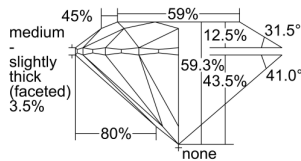

GIA®

FACSIMILE

GIA REPORT 7503069286

Verify this report at GIA.edu

GIA NATURAL DIAMOND DOSSIER®

July 30, 2024
GIA Report Number 7503069286
Shape and Cutting Style ..... Round Brilliant
Measurements ..... 4.37 - 4.40 x 2.60 mm

GRADING RESULTS

Carat Weight ..... 0.30 carat
Color Grade ..... E
Clarity Grade S11
Cut Grade ..... Excellent

ADDITIONAL GRADING INFORMATION

Polish ..... Excellent
Symmetry ..... Excellent
Fluorescence ..... None
Clarity Characteristics..... Feather, Cloud, Crystal
Inspection(s): GIA 7503069286

PROPORTIONS

Profile to actual proportions

GRADING SCALES

GIA COLOR SCALE	GIA CLARITY SCALE	GIA CUT SCALE	
D	FLAWLESS	EXCELLENT	
E	INTERNALLY FLAWLESS		
F		VVS₁	VERY GOOD
G	VVS₂		
H	VS₁	GOOD	
I	VS₂		
J	S1₁	FAIR	
K	S1₂		
L	I₁	POOR	
M	I₂		
N	I₃		
O			
P			
Q			
R			
S			
T			
U			
V			
W			
X			
Y			
Z