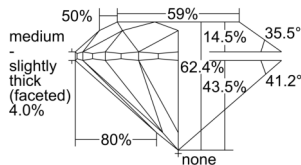

GIA®

FACSIMILE

GIA REPORT 7503088421

Verify this report at GIA.edu

GIA NATURAL DIAMOND DOSSIER®

August 05, 2024
GIA Report Number 7503088421
Shape and Cutting Style ..... Round Brilliant
Measurements ..... 4.67 - 4.70 x 2.92 mm

GRADING RESULTS

Carat Weight ..... 0.40 carat
Color Grade ..... F
Clarity Grade VS2
Cut Grade ..... Excellent

ADDITIONAL GRADING INFORMATION

Polish ..... Excellent
Symmetry ..... Excellent
Fluorescence ..... Faint
Clarity Characteristics ..... Cloud, Feather
Inscription(s): GIA 7503088421

PROPORTIONS

Profile to actual proportions

GRADING SCALES

GIA COLOR SCALE	GIA CLARITY SCALE	GIA CUT SCALE	
D	FLAWLESS	EXCELLENT	
E	INTERNALLY FLAWLESS		
F		VVS₁	VERY GOOD
G	VVS₂		
H	VS₁	GOOD	
I	VS₂		
J	SI₁	FAIR	
K	SI₂		
L	I₁	POOR	
M	I₂		
N	I₃		
O			
P			
Q			
R			
S			
T			
U			
V			
W			
X			
Y			
Z