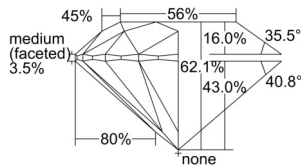

GIA®

FACSIMILE

GIA REPORT 7503095736

Verify this report at GIA.edu

GIA NATURAL DIAMOND DOSSIER®

August 02, 2024
GIA Report Number 7503095736
Shape and Cutting Style ..... Round Brilliant
Measurements ..... 4.75 - 4.79 x 2.96 mm

GRADING RESULTS

Carat Weight ..... 0.41 carat
Color Grade ..... E
Clarity Grade VVS1
Cut Grade ..... Excellent

ADDITIONAL GRADING INFORMATION

Polish ..... Excellent
Symmetry ..... Excellent
Fluorescence ..... None
Clarity Characteristics ..... Pinpoint
Inscription(s): GIA 7503095736

PROPORTIONS

Profile to actual proportions

GRADING SCALES

GIA COLOR SCALE

COLOREDNESS	D
	E
	F
	G
	H
	I
	J
NEAR COLORLESS	K
	L
Faint	M
	N
	O
	P
Very Light	Q
	R
	S
	T
	U
	V
Light	W
	X
	Y
	Z

GIA CLARITY SCALE

FLAWLESS	VERY VERY SLIGHTLY INCLUDED	VVS₁	
			VVS₂
INTERNALLY FLAWLESS	VERY SLIGHTLY INCLUDED	VS₁	
		VS₂	
SLIGHTLY INCLUDED	INCLUDED	SI₁	
		SI₂	
POOR		I₁	
		I₂	
		I₃	

GIA CUT SCALE

EXCELLENT	VERY GOOD	GOOD	FAIR	POOR