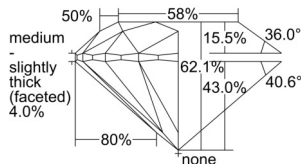

GIA®

FACSIMILE

GIA REPORT 7503097365

Verify this report at GIA.edu

GIA NATURAL DIAMOND DOSSIER®

August 05, 2024
GIA Report Number 7503097365
Shape and Cutting Style ..... Round Brilliant
Measurements ..... 4.26 - 4.28 x 2.65 mm

GRADING RESULTS

Carat Weight ..... 0.30 carat
Color Grade ..... F
Clarity Grade S11
Cut Grade ..... Excellent

ADDITIONAL GRADING INFORMATION

Polish ..... Excellent
Symmetry ..... Excellent
Fluorescence ..... Faint
Clarity Characteristics ..... Crystal, Feather
Inscription(s): GIA 7503097365

PROPORTIONS

Profile to actual proportions

GRADING SCALES

GIA COLOR SCALE

COLOREDNESS	D
	E
	F
	G
	H
	I
	J
NEAR COLORLESS	K
	L
FAINTE	M
	N
	O
	P
	Q
VERY LIGHT	R
	S
	T
	U
	V
	W
	X
	Y
LIGHT	Z

GIA CLARITY SCALE

VERY VERY SLIGHTLY INCLUDED	FLAWLESS
	INTERNALLY FLAWLESS
VERY SLIGHTLY INCLUDED	VVS₁
	VVS₂
SLIGHTLY INCLUDED	VS₁
	VS₂
INCLUDED	SI₁
	SI₂
	I₁
	I₂
	I₃

GIA CUT SCALE

EXCELLENT
VERY GOOD
GOOD
FAIR
POOR