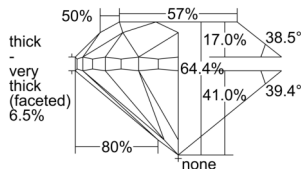

GIA®

FACSIMILE

GIA REPORT 7503102257

Verify this report at GIA.edu

GIA NATURAL DIAMOND DOSSIER®

August 07, 2024
GIA Report Number 7503102257
Shape and Cutting Style ..... Round Brilliant
Measurements ..... 4.87 - 4.91 x 3.15 mm

GRADING RESULTS

Carat Weight ..... 0.50 carat
Color Grade ..... E
Clarity Grade VS1
Cut Grade ..... Good

ADDITIONAL GRADING INFORMATION

Polish ..... Excellent
Symmetry ..... Very Good
Fluorescence ..... Medium Blue
Clarity Characteristics ..... Crystal, Needle
Inscription(s): GIA 7503102257

PROPORTIONS

Profile to actual proportions

GRADING SCALES

GIA COLOR SCALE

COLORESS	D
	E
	F
	G
	H
	I
	J
NEAR COLORESS	K
	L
Faint	M
	N
	O
	P
Very Light	Q
	R
	S
	T
	U
	V
	W
	X
	Y
Light	Z

GIA CLARITY SCALE

VERY VERY SLIGHTLY INCLUDED	FLAWLESS
	INTERNALLY FLAWLESS
VERY SLIGHTLY INCLUDED	VVS₁
	VVS₂
SLIGHTLY INCLUDED	VS₁
	VS₂
INCLUDED	SI₁
	SI₂
	I₁
	I₂
	I₃

GIA CUT SCALE

EXCELLENT
VERY GOOD
GOOD
FAIR
POOR