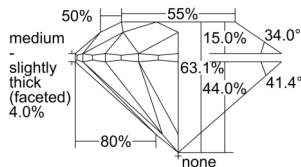

GIA®

FACSIMILE

GIA REPORT 7503103061

Verify this report at GIA.edu

GIA NATURAL DIAMOND DOSSIER®

August 06, 2024
GIA Report Number 7503103061
Shape and Cutting Style ..... Round Brilliant
Measurements ..... 3.75 - 3.77 x 2.37 mm

GRADING RESULTS

Carat Weight ..... 0.20 carat
Color Grade ..... E
Clarity Grade VS1
Cut Grade ..... Excellent

ADDITIONAL GRADING INFORMATION

Polish ..... Excellent
Symmetry ..... Excellent
Fluorescence ..... None
Clarity Characteristics..... Crystal, Feather, Pinpoint
Inscription(s): GIA 7503103061

PROPORTIONS

Profile to actual proportions

GRADING SCALES

GIA COLOR SCALE	GIA CLARITY SCALE	GIA CUT SCALE
D	FLAWLESS	EXCELLENT
E	INTERNALLY FLAWLESS	
F	VVS₁	VERY GOOD
G		
H	VS₁	GOOD
I		
J	SI₁	FAIR
K		
L	I₁	POOR
M		
N	I₂	
O	I₃	
P		
Q		
R		
S		
T		
U		
V		
W		
X		
Y		
Z