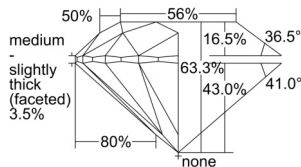

GIA®

FACSIMILE

GIA REPORT 7503105171

Verify this report at GIA.edu

GIA NATURAL DIAMOND DOSSIER®

August 02, 2024
GIA Report Number 7503105171
Shape and Cutting Style ..... Round Brilliant
Measurements ..... 4.46 - 4.50 x 2.84 mm

GRADING RESULTS

Carat Weight ..... 0.35 carat
Color Grade ..... F
Clarity Grade S11
Cut Grade ..... Excellent

ADDITIONAL GRADING INFORMATION

Polish ..... Excellent
Symmetry ..... Excellent
Fluorescence ..... Faint
Clarity Characteristics ..... Crystal, Feather
Inscription(s): GIA 7503105171

PROPORTIONS

Profile to actual proportions

GRADING SCALES

GIA COLOR SCALE	GIA CLARITY SCALE	GIA CUT SCALE	
D	FLAWLESS	EXCELLENT	
E	INTERNALLY FLAWLESS		
F		VVS₁	VERY GOOD
G	VVS₂		
H	VS₁	GOOD	
I	VS₂		
J	S1₁	FAIR	
K	S1₂		
L	I₁	POOR	
M	I₂		
N	I₃		
O			
P			
Q			
R			
S			
T			
U			
V			
W			
X			
Y			
Z