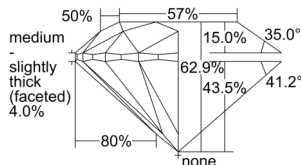

GIA®

FACSIMILE

GIA REPORT 7503107083

Verify this report at GIA.edu

GIA NATURAL DIAMOND DOSSIER®

August 02, 2024
GIA Report Number 7503107083
Shape and Cutting Style ..... Round Brilliant
Measurements ..... 4.26 - 4.29 x 2.69 mm

GRADING RESULTS

Carat Weight ..... 0.30 carat
Color Grade I
Clarity Grade VVS2
Cut Grade ..... Excellent

ADDITIONAL GRADING INFORMATION

Polish ..... Excellent
Symmetry ..... Excellent
Fluorescence ..... None
Clarity Characteristics ..... Feather
Inscription(s): GIA 7503107083

PROPORTIONS

Profile to actual proportions

GRADING SCALES

GIA COLOR SCALE	GIA CLARITY SCALE	GIA CUT SCALE	
D	FLAWLESS	EXCELLENT	
E	INTERNALLY FLAWLESS		
F		VVS₁	VERY GOOD
G	VVS₂		
H	VS₁	GOOD	
I	VS₂		
J	SI₁	FAIR	
K	SI₂		
L	I₁	POOR	
M	I₂		
N	I₃		
O			
P			
Q			
R			
S			
T			
U			
V			
W			
X			
Y			
Z