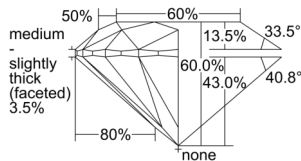

GIA®

FACSIMILE

GIA REPORT 7503113878

Verify this report at GIA.edu

GIA NATURAL DIAMOND DOSSIER®

August 07, 2024
GIA Report Number 7503113878
Shape and Cutting Style ..... Round Brilliant
Measurements ..... 6.23 - 6.25 x 3.74 mm

GRADING RESULTS

Carat Weight ..... 0.90 carat
Color Grade ..... F
Clarity Grade S11
Cut Grade ..... Excellent

ADDITIONAL GRADING INFORMATION

Polish ..... Excellent
Symmetry ..... Excellent
Fluorescence ..... None
Clarity Characteristics ..... Crystal, Feather
Inscription(s): GIA 7503113878

PROPORTIONS

Profile to actual proportions

GRADING SCALES

GIA COLOR SCALE	GIA CLARITY SCALE	GIA CUT SCALE	
D	FLAWLESS	EXCELLENT	
E	INTERNALLY FLAWLESS		
F		VVS₁	VERY GOOD
G	VVS₂		
H	VS₁	GOOD	
I	VS₂		
J	S1₁	FAIR	
K	S1₂		
L	I₁	POOR	
M	I₂		
N	I₃		
O			
P			
Q			
R			
S			
T			
U			
V			
W			
X			
Y			
Z