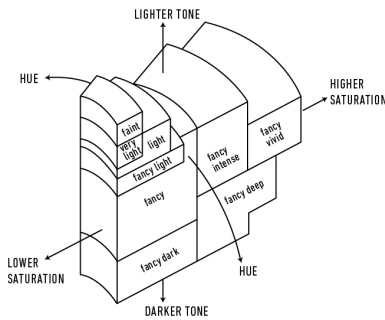

GIA NATURAL COLORED DIAMOND REPORT

August 15, 2024
 Report Type Grading Report
 GIA Report Number 7503116602
 Shape and Cutting Style Cut-Cornered Rectangular
 Modified Brilliant
 Measurements 6.69 x 5.22 x 3.57 mm
 Carat Weight 1.13 carat
 Color Grade Fancy Yellow
 Color Origin Natural
 Color Distribution Even
 Clarity Grade VVS1
 Proportions:

Profile not to actual proportions

Polish Excellent
 Symmetry Very Good
 Fluorescence Medium Blue
 Inscription(s): GIA 7503116602
 Comments: Internal graining is not shown.

ADDITIONAL INFORMATION

GIA COLORED DIAMOND SCALE

Illustration of GIA fancy color grade interrelationships

GIA CLARITY SCALE

| |
|---------------------|
| FLAWLESS |
| INTERNALLY FLAWLESS |
| VVS ₁ |
| VVS ₂ |
| VS ₁ |
| VS ₂ |
| SI ₁ |
| SI ₂ |
| I ₁ |
| I ₂ |
| I ₃ |

CLARITY CHARACTERISTICS

KEY TO SYMBOLS*

- Pinpoint
- ~ Feather

* Red symbols denote internal characteristics (inclusions). Green or black symbols denote external characteristics (blemishes). Diagram is an approximate representation of the diamond, and symbols shown indicate type, position, and approximate size of clarity characteristics. All clarity characteristics may not be shown. Details of finish are not shown.