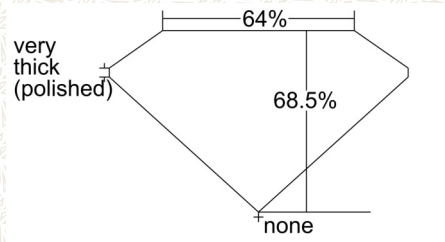

GIA NATURAL COLORED DIAMOND REPORT

August 15, 2024
 Report Type Grading Report
 GIA Report Number 7503116602
 Shape and Cutting Style Cut-Cornered Rectangular
 Modified Brilliant
 Measurements 6.69 x 5.22 x 3.57 mm
 Carat Weight 1.13 carat
 Color Grade Fancy Yellow
 Color Origin Natural
 Color Distribution Even
 Clarity Grade VVS1
 Proportions:

Profile not to actual proportions

Polish Excellent
 Symmetry Very Good
 Fluorescence Medium Blue
 Inscription(s): GIA 7503116602
 Comments: Internal graining is not shown.

ADDITIONAL INFORMATION

GIA COLORED DIAMOND SCALE

CLARITY CHARACTERISTICS

KEY TO SYMBOLS*

- Pinpoint
- ~ Feather

* Red symbols denote internal characteristics (inclusions). Green or black symbols denote external characteristics (blemishes). Diagram is an approximate representation of the diamond, and symbols shown indicate type, position, and approximate size of clarity characteristics. All clarity characteristics may not be shown. Details of finish are not shown.