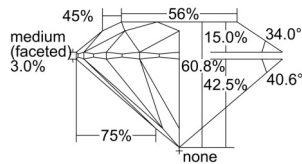

GIA®

FACSIMILE

GIA REPORT

7503118284

Verify this report at GIA.edu

GIA NATURAL DIAMOND DOSSIER®

August 06, 2024
GIA Report Number 7503118284
Shape and Cutting Style ..... Round Brilliant
Measurements ..... 3.77 - 3.79 x 2.30 mm

GRADING RESULTS

Carat Weight ..... 0.20 carat
Color Grade ..... E
Clarity Grade VVS2
Cut Grade ..... Excellent

ADDITIONAL GRADING INFORMATION

Polish ..... Excellent
Symmetry ..... Excellent
Fluorescence ..... None
Clarity Characteristics ..... Pinpoint
Inscription(s): GIA 7503118284

PROPORTIONS

Profile to actual proportions

GRADING SCALES

GIA COLOR SCALE

COLORESS	D
	E
	F
	G
	H
	I
	J
NEAR COLORESS	K
	L
FAIN	M
	N
	O
	P
	Q
VERY LIGHT	R
	S
	T
	U
	V
	W
	X
	Y
LIGHT	Z

GIA CLARITY SCALE

FLAWLESS	VERY VERY SLIGHTLY INCLUDED	VVS₁	VVS₂	VS₁	VS₂	SI₁	SI₂	I₁	I₂	I₃	
											VERY SLIGHTLY INCLUDED
INTERNALLY FLAWLESS	VERY SLIGHTLY INCLUDED										

GIA CUT SCALE

EXCELLENT
VERY GOOD
GOOD
FAIR
POOR