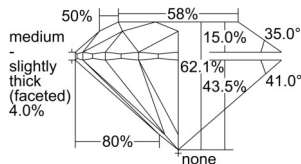

GIA®

FACSIMILE

GIA REPORT 7503125461

Verify this report at GIA.edu

GIA NATURAL DIAMOND DOSSIER®

August 06, 2024
GIA Report Number 7503125461
Shape and Cutting Style ..... Round Brilliant
Measurements ..... 5.38 - 5.42 x 3.36 mm

GRADING RESULTS

Carat Weight ..... 0.60 carat
Color Grade ..... G
Clarity Grade VS2
Cut Grade ..... Excellent

ADDITIONAL GRADING INFORMATION

Polish ..... Excellent
Symmetry ..... Excellent
Fluorescence ..... None
Clarity Characteristics ..... Cloud
Inscription(s): GIA 7503125461

PROPORTIONS

Profile to actual proportions

GRADING SCALES

GIA COLOR SCALE

COLORED	D
	E
	F
	G
	H
	I
	J
NEAR COLORLESS	K
	L
	M
	N
	O
	P
	Q
	R
	S
	T
	U
	V
	W
	X
	Y
	Z

GIA CLARITY SCALE

VERY VERY SLIGHTLY INCLUDED	FLAWLESS
	INTERNALLY FLAWLESS
VERY SLIGHTLY INCLUDED	VVS₁
	VVS₂
SLIGHTLY INCLUDED	VS₁
	VS₂
INCLUDED	SI₁
	SI₂
	I₁
	I₂
	I₃

GIA CUT SCALE

EXCELLENT
VERY GOOD
GOOD
FAIR
POOR