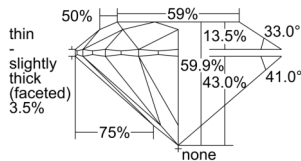

GIA®

FACSIMILE

GIA REPORT 7503131445

Verify this report at GIA.edu

GIA NATURAL DIAMOND DOSSIER®

August 07, 2024
GIA Report Number 7503131445
Shape and Cutting Style ..... Round Brilliant
Measurements ..... 4.72 - 4.76 x 2.84 mm

GRADING RESULTS

Carat Weight ..... 0.39 carat
Color Grade I
Clarity Grade S11
Cut Grade ..... Excellent

ADDITIONAL GRADING INFORMATION

Polish ..... Excellent
Symmetry ..... Excellent
Fluorescence ..... None
Clarity Characteristics ..... Feather
Inscription(s): GIA 7503131445

PROPORTIONS

Profile to actual proportions

GRADING SCALES

GIA COLOR SCALE	GIA CLARITY SCALE	GIA CUT SCALE
D	FLAWLESS	EXCELLENT
E	FLAWLESS	
F	INTERNALLY FLAWLESS	VERY GOOD
G	FLAWLESS	
H	VVS₁	GOOD
I	VVS₂	
J	VS₁	FAIR
K	VS₂	
L	S1₁	POOR
M	S1₂	
N	I₁	
O	I₂	
P	I₃	
Q		
R		
S		
T		
U		
V		
W		
X		
Y		
Z