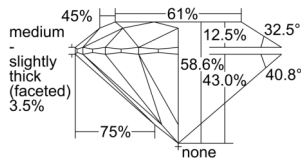

GIA®

FACSIMILE

GIA REPORT 7503132059

Verify this report at GIA.edu

GIA NATURAL DIAMOND DOSSIER®

September 02, 2024
GIA Report Number 7503132059
Shape and Cutting Style ..... Round Brilliant
Measurements ..... 4.03 - 4.05 x 2.37 mm

GRADING RESULTS

Carat Weight ..... 0.23 carat
Color Grade ..... G
Clarity Grade VS1
Cut Grade ..... Excellent

ADDITIONAL GRADING INFORMATION

Polish ..... Excellent
Symmetry ..... Excellent
Fluorescence ..... None
Clarity Characteristics ..... Cloud
Inscription(s): GIA 7503132059

PROPORTIONS

Profile to actual proportions

GRADING SCALES

GIA COLOR SCALE		GIA CLARITY SCALE		GIA CUT SCALE			
COLORLESS	D	VERY VERY SLIGHTLY INCLUDED	FLAWLESS	EXCELLENT			
	E		INTERNALLY FLAWLESS				
	F		VVS₁				
	G		VVS₂				
	NEAR COLORLESS	H	VERY SLIGHTLY INCLUDED	VS₁	GOOD		
		I		VS₂			
		FAINT	J	SLIGHTLY INCLUDED	SI₁	FAIR	
			K		SI₂		
	L		I₁				
	M		I₂				
N	I₃						
O							
VERY LIGHT	P	INCLUDED		POOR			
	Q						
	R						
	S						
	T						
	U						
LIGHT	V						
	W						
	X						
	Y						
	Z