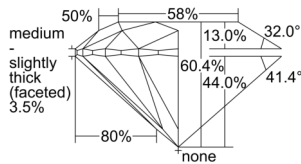

GIA®

FACSIMILE

GIA REPORT 7503134321

Verify this report at GIA.edu

GIA NATURAL DIAMOND DOSSIER®

August 08, 2024
GIA Report Number 7503134321
Shape and Cutting Style ..... Round Brilliant
Measurements ..... 5.14 - 5.16 x 3.11 mm

GRADING RESULTS

Carat Weight ..... 0.50 carat
Color Grade ..... G
Clarity Grade S11
Cut Grade ..... Excellent

ADDITIONAL GRADING INFORMATION

Polish ..... Excellent
Symmetry ..... Excellent
Fluorescence ..... None
Clarity Characteristics ..... Twinning Wisp, Cloud
Inscription(s): GIA 7503134321

PROPORTIONS

Profile to actual proportions

GRADING SCALES

GIA COLOR SCALE	GIA CLARITY SCALE	GIA CUT SCALE	
D	FLAWLESS	EXCELLENT	
E	INTERNALLY FLAWLESS		
F		VVS₁	VERY GOOD
G	VVS₂		
H	VS₁	GOOD	
I	VS₂		
J	S1₁	FAIR	
K	S1₂		
L	I₁	POOR	
M	I₂		
N	I₃		
O			
P			
Q			
R			
S			
T			
U			
V			
W			
X			
Y			
Z