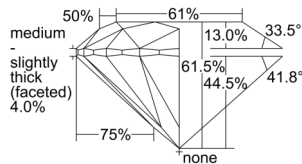

GIA®

FACSIMILE

GIA REPORT 7503134778

Verify this report at GIA.edu

GIA NATURAL DIAMOND DOSSIER®

August 08, 2024
GIA Report Number 7503134778
Shape and Cutting Style ..... Round Brilliant
Measurements ..... 5.39 - 5.43 x 3.33 mm

GRADING RESULTS

Carat Weight ..... 0.60 carat
Color Grade ..... D
Clarity Grade VS1
Cut Grade ..... Excellent

ADDITIONAL GRADING INFORMATION

Polish ..... Excellent
Symmetry ..... Excellent
Fluorescence ..... None
Clarity Characteristics..... Feather, Cloud, Needle, Pinpoint
Inspection(s): GIA 7503134778

PROPORTIONS

Profile to actual proportions

GRADING SCALES

GIA COLOR SCALE	GIA CLARITY SCALE	GIA CUT SCALE	
D	FLAWLESS	EXCELLENT	
E	INTERNALLY FLAWLESS		
F		VVS₁	VERY GOOD
G	VVS₂		
H	VS₁	GOOD	
I	VS₂		
J	SI₁	FAIR	
K	SI₂		
L	I₁	POOR	
M			
N			
O	I₂		
P			
Q	I₃		
R			
S			
T			
U			
V			
W			
X			
Y			
Z