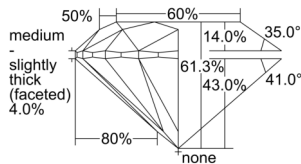

GIA®

FACSIMILE

GIA REPORT 7503135755

Verify this report at GIA.edu

GIA NATURAL DIAMOND DOSSIER®

August 08, 2024
GIA Report Number 7503135755
Shape and Cutting Style ..... Round Brilliant
Measurements ..... 5.68 - 5.72 x 3.49 mm

GRADING RESULTS

Carat Weight ..... 0.70 carat
Color Grade ..... G
Clarity Grade VS2
Cut Grade ..... Excellent

ADDITIONAL GRADING INFORMATION

Polish ..... Excellent
Symmetry ..... Excellent
Fluorescence ..... None
Clarity Characteristics..... Feather, Crystal, Cloud
Inscription(s): GIA 7503135755

PROPORTIONS

Profile to actual proportions

GRADING SCALES

GIA COLOR SCALE

COLORESS	D
	E
	F
	G
	H
	I
	J
NEAR COLORESS	K
	L
FANIT	M
	N
	O
	P
VERY LIGHT	Q
	R
	S
	T
	U
	V
	W
	X
	Y
LIGHT	Z

GIA CLARITY SCALE

VERY VERY SLIGHTLY INCLUDED	FLAWLESS
	INTERNALLY FLAWLESS
VERY SLIGHTLY INCLUDED	VVS₁
	VVS₂
SLIGHTLY INCLUDED	VS₁
	VS₂
INCLUDED	SI₁
	SI₂
	I₁
	I₂
	I₃

GIA CUT SCALE

EXCELLENT
VERY GOOD
GOOD
FAIR
POOR