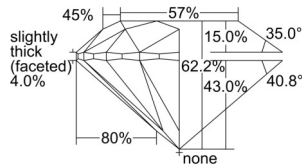

GIA®

FACSIMILE

GIA REPORT 7503136210

Verify this report at GIA.edu

GIA NATURAL DIAMOND DOSSIER®

August 08, 2024
GIA Report Number 7503136210
Shape and Cutting Style ..... Round Brilliant
Measurements ..... 5.65 - 5.68 x 3.52 mm

GRADING RESULTS

Carat Weight ..... 0.70 carat
Color Grade ..... G
Clarity Grade VVS1
Cut Grade ..... Excellent

ADDITIONAL GRADING INFORMATION

Polish ..... Very Good
Symmetry ..... Excellent
Fluorescence ..... None
Clarity Characteristics..... Pinpoint, Feather, Indented Natural
Inscription(s): GIA 7503136210

PROPORTIONS

Profile to actual proportions

GRADING SCALES

GIA COLOR SCALE	GIA CLARITY SCALE	GIA CUT SCALE	
D	FLAWLESS	EXCELLENT	
E	INTERNALLY FLAWLESS		
F		VVS₁	VERY GOOD
G	VVS₂		
H	VS₁	GOOD	
I	VS₂		
J	SI₁	FAIR	
K	SI₂		
L	I₁	POOR	
M	I₂		
N	I₃		
O			
P			
Q			
R			
S			
T			
U			
V			
W			
X			
Y			
Z