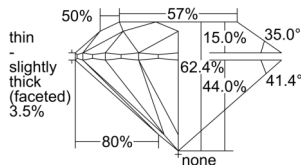

GIA®

FACSIMILE

GIA REPORT 7503144061

Verify this report at GIA.edu

GIA NATURAL DIAMOND DOSSIER®

August 08, 2024
GIA Report Number 7503144061
Shape and Cutting Style ..... Round Brilliant
Measurements ..... 4.28 - 4.30 x 2.68 mm

GRADING RESULTS

Carat Weight ..... 0.30 carat
Color Grade ..... D
Clarity Grade VVS2
Cut Grade ..... Excellent

ADDITIONAL GRADING INFORMATION

Polish ..... Excellent
Symmetry ..... Excellent
Fluorescence ..... Faint
Clarity Characteristics..... Needle, Pinpoint, Feather
Inscription(s): GIA 7503144061

PROPORTIONS

Profile to actual proportions

GRADING SCALES

GIA COLOR SCALE	GIA CLARITY SCALE	GIA CUT SCALE
D	FLAWLESS	EXCELLENT
E	INTERNALLY FLAWLESS	
F	VVS₁	VERY GOOD
G		
H	VS₁	GOOD
I		
J	SI₁	FAIR
K		
L	I₁	POOR
M		
N	I₂	
O	I₃	
P		
Q		
R		
S		
T		
U		
V		
W		
X		
Y		
Z